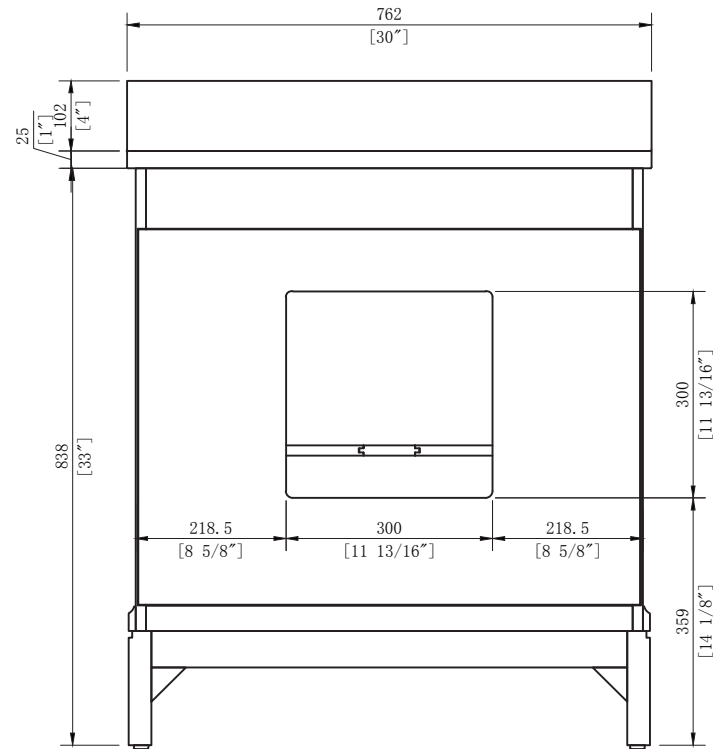

WATER CREATION

MODEL: CW-QUEEN30

MODEL: CW-QUEEN30

MODEL: CW-QUEEN30

MODEL: QUEEN-M-2136

MODEL: QUEEN-M-2136