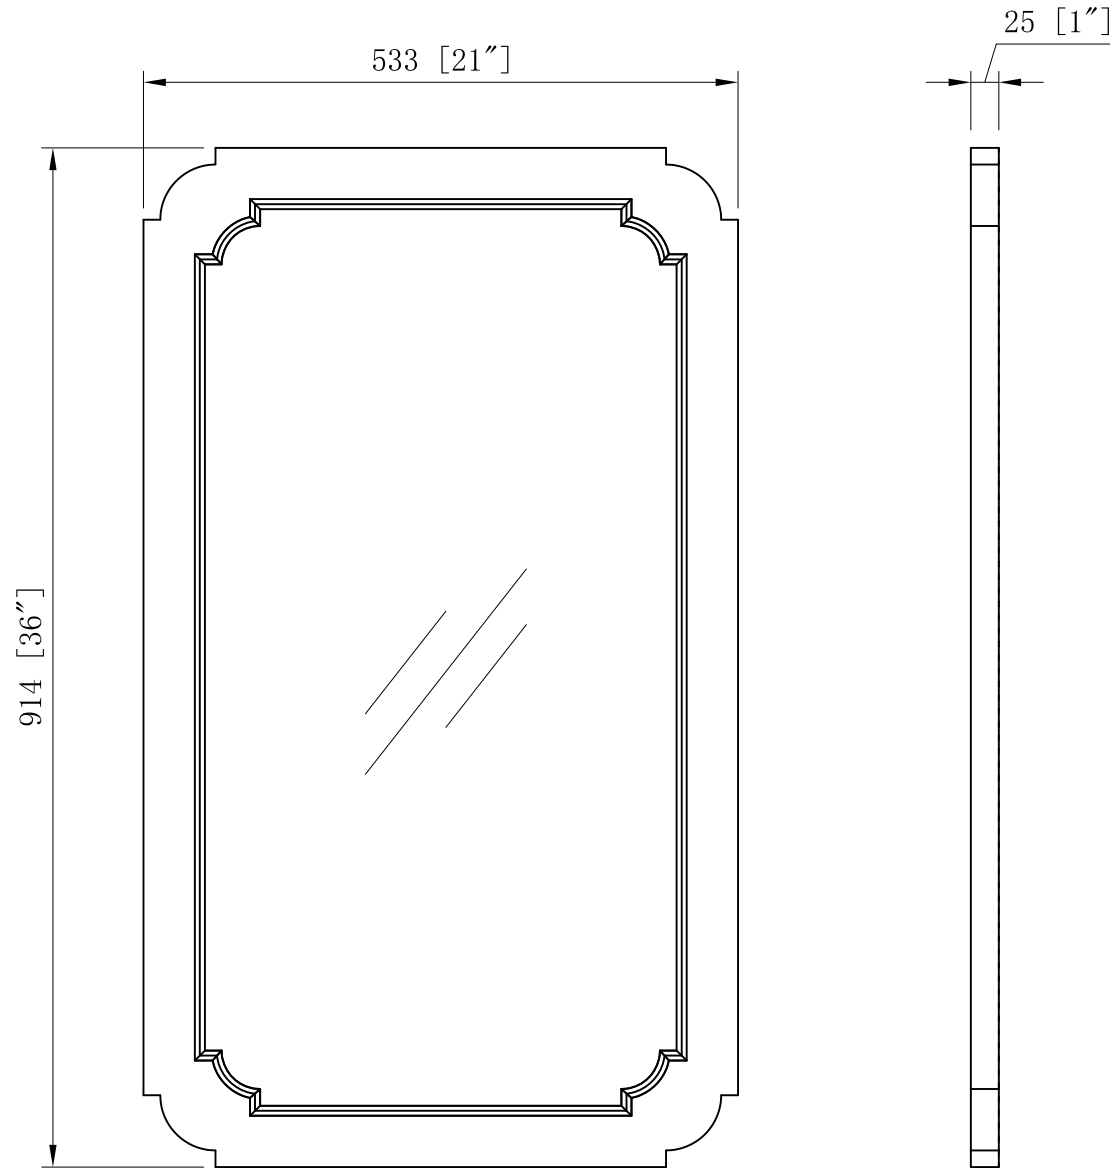

WATER CREATION

MODEL: CW-QUEEN30

MODEL: CW-QUEEN30

MODEL: CW-QUEEN30

MODEL: QUEEN-M-2136

MODEL: QUEEN-M-2136